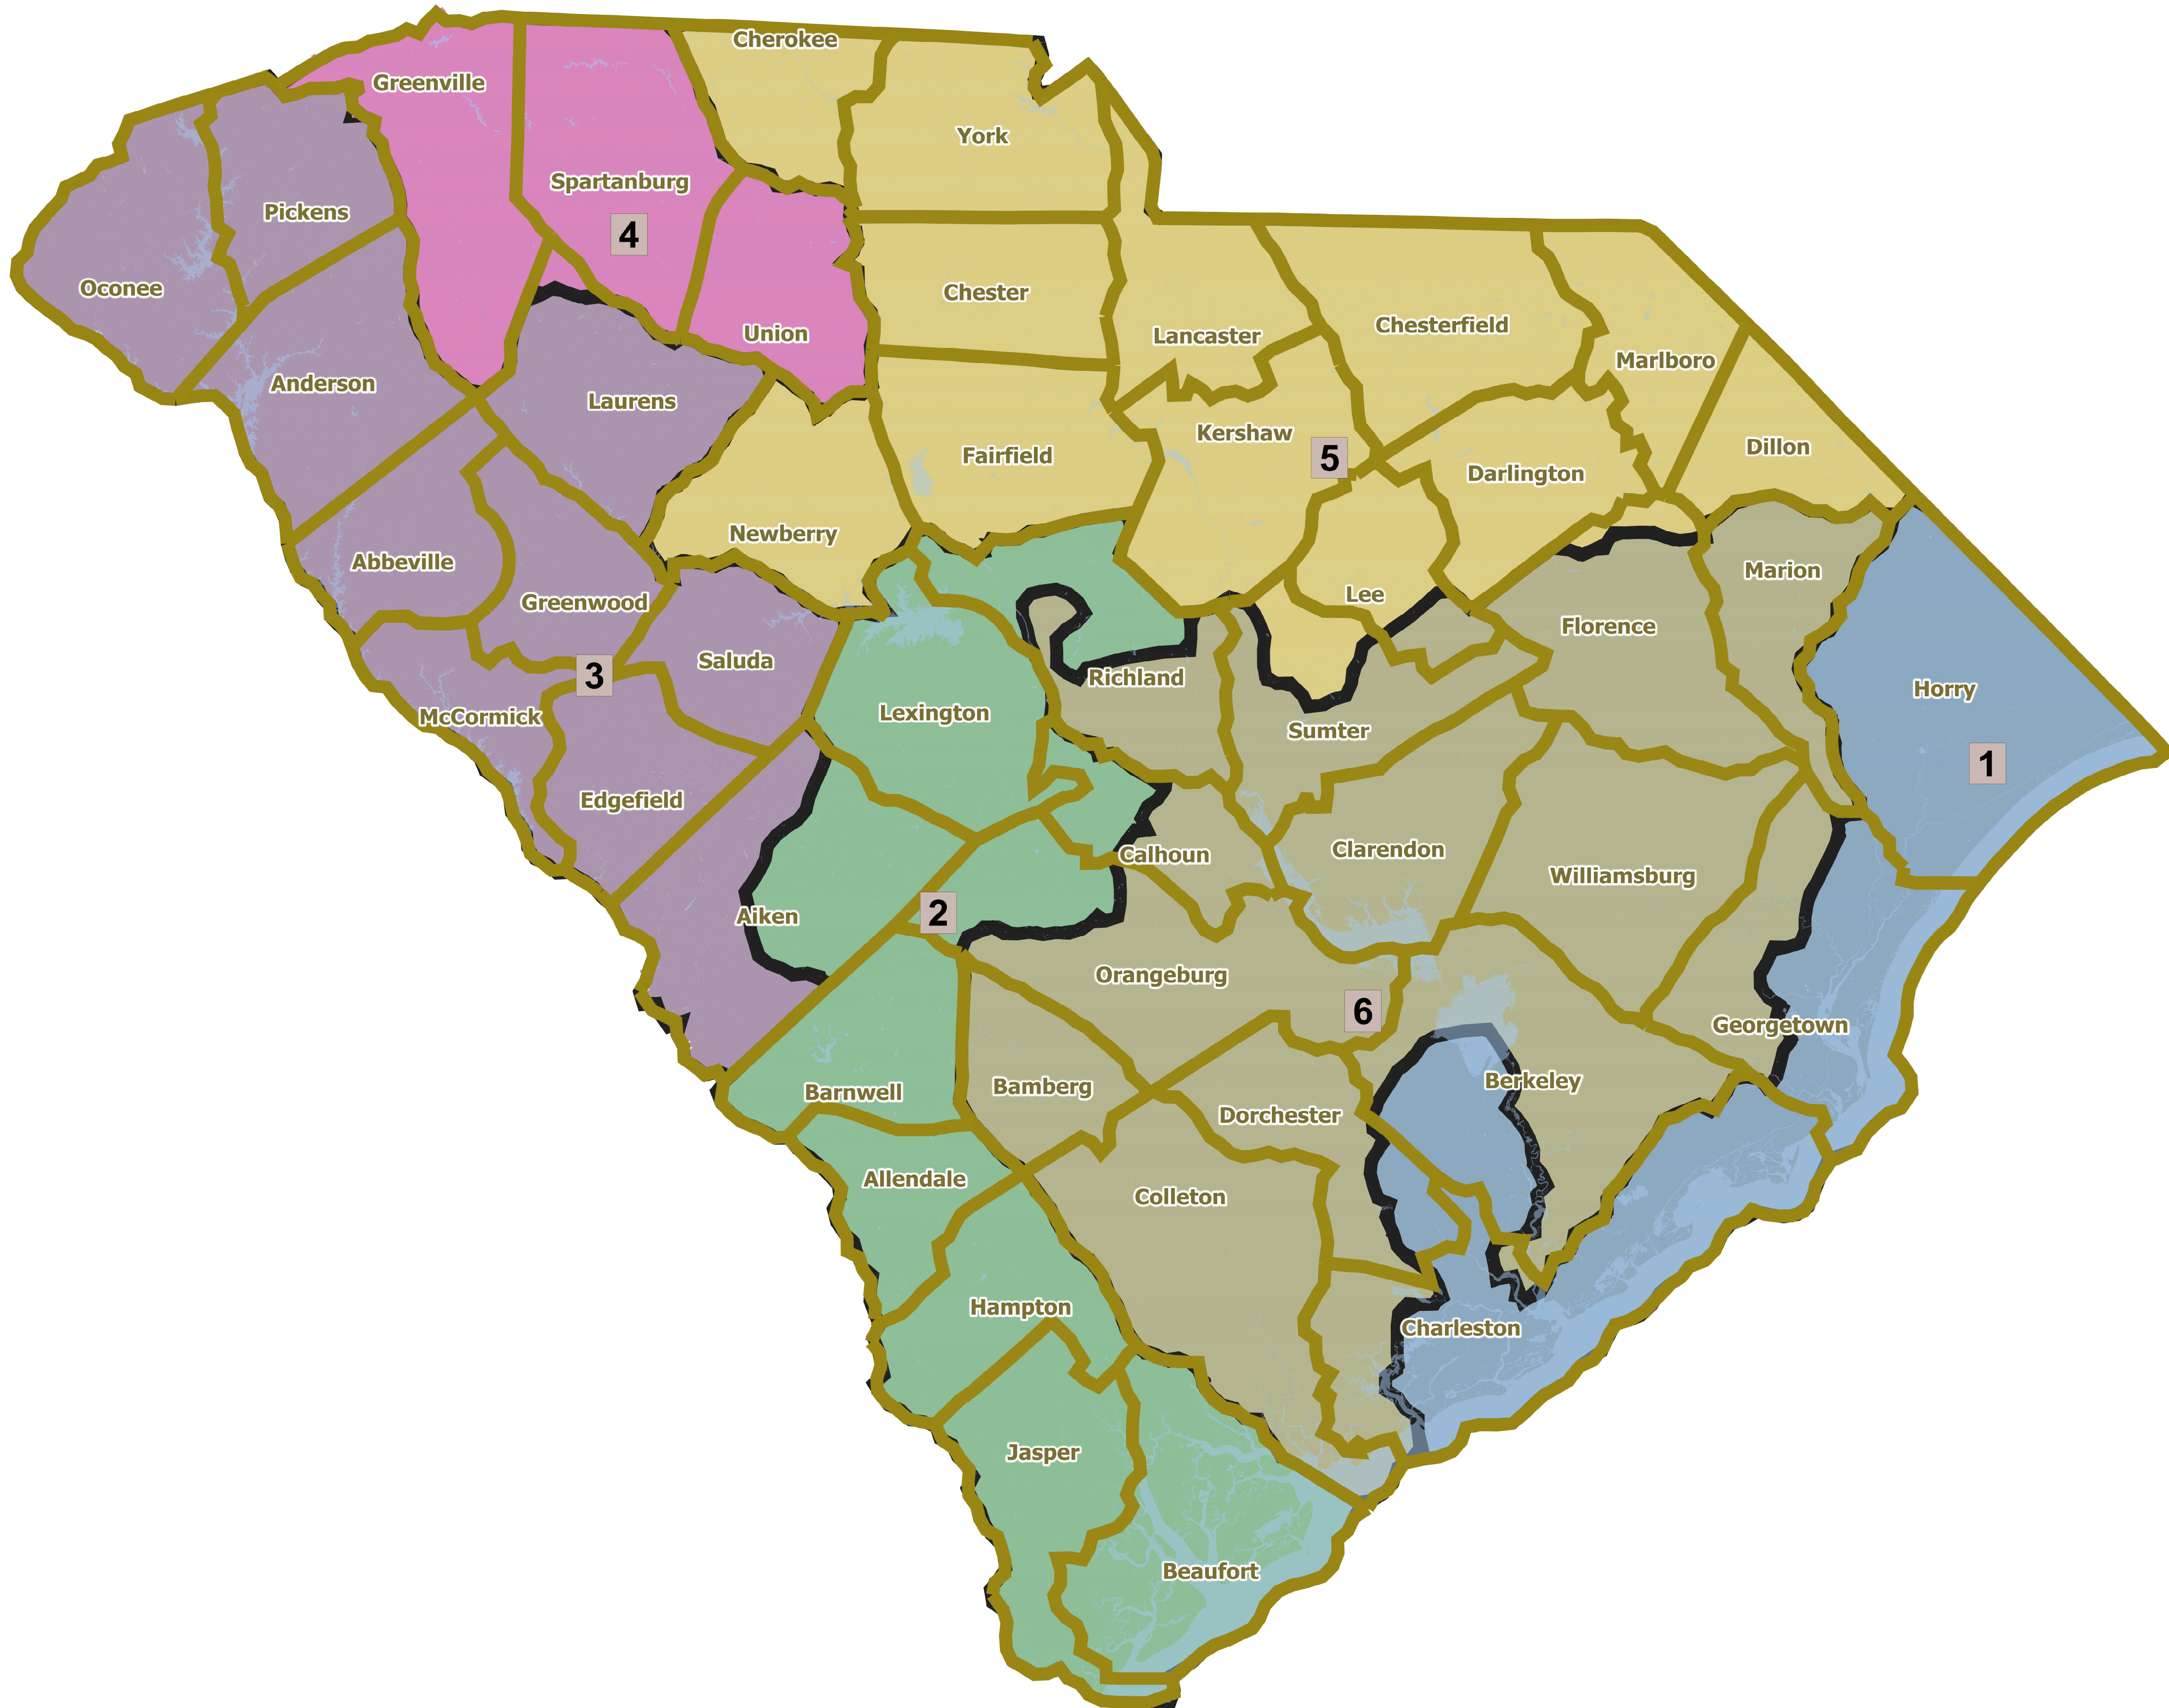

US House Before Geographic Changes Statewide

Map layers
Districts:1
Water Area
County
0 5 10 15
Miles